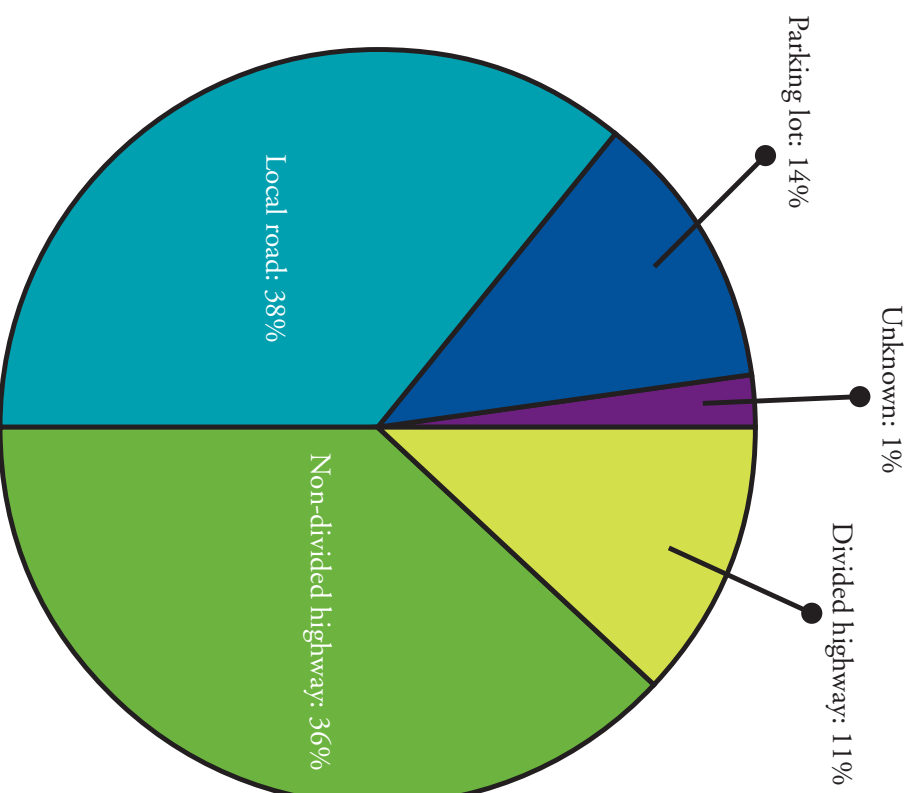

# Type of Road Where Crashes Involving Children Occur: 2005

More than half of crashes occurred on parking lots or roads with posted speed limits of less than 45 m.p.h.

There is a need for increased awareness that most crashes involving children occur in local communities during routine trips.